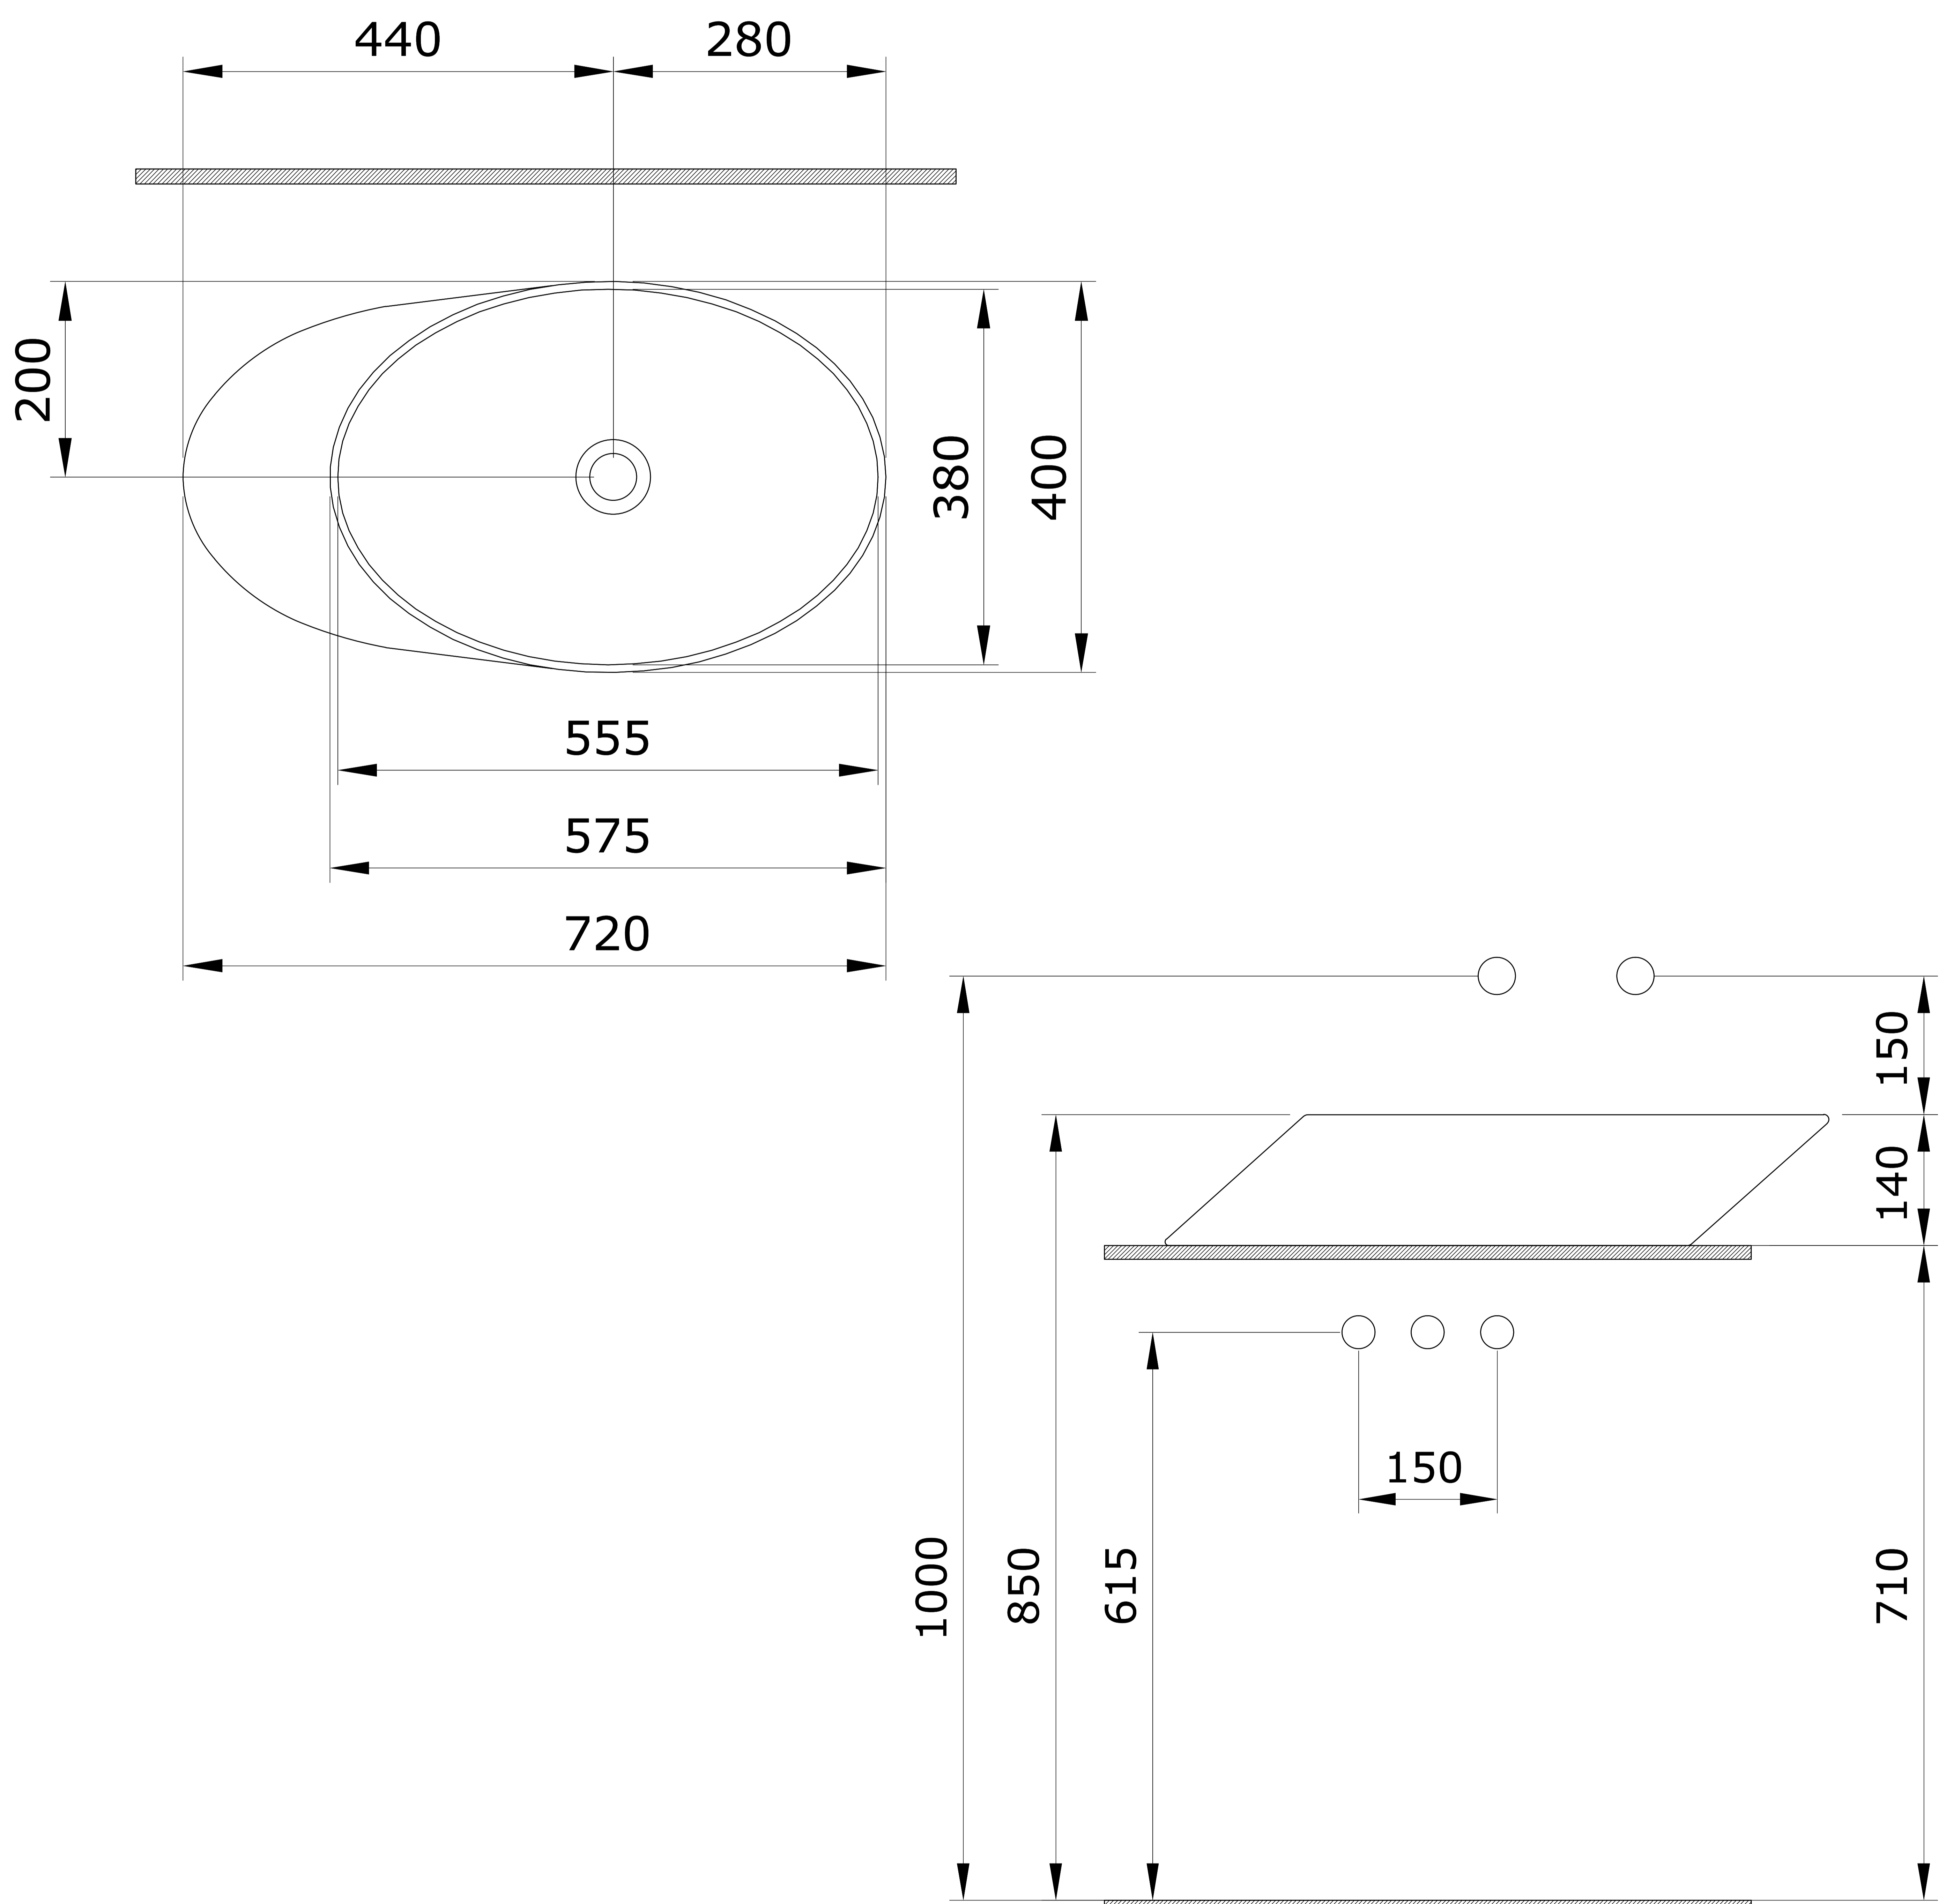

Table Mounted Basin

Product Code : 1919

Technical Drawing

All dimension are in mm